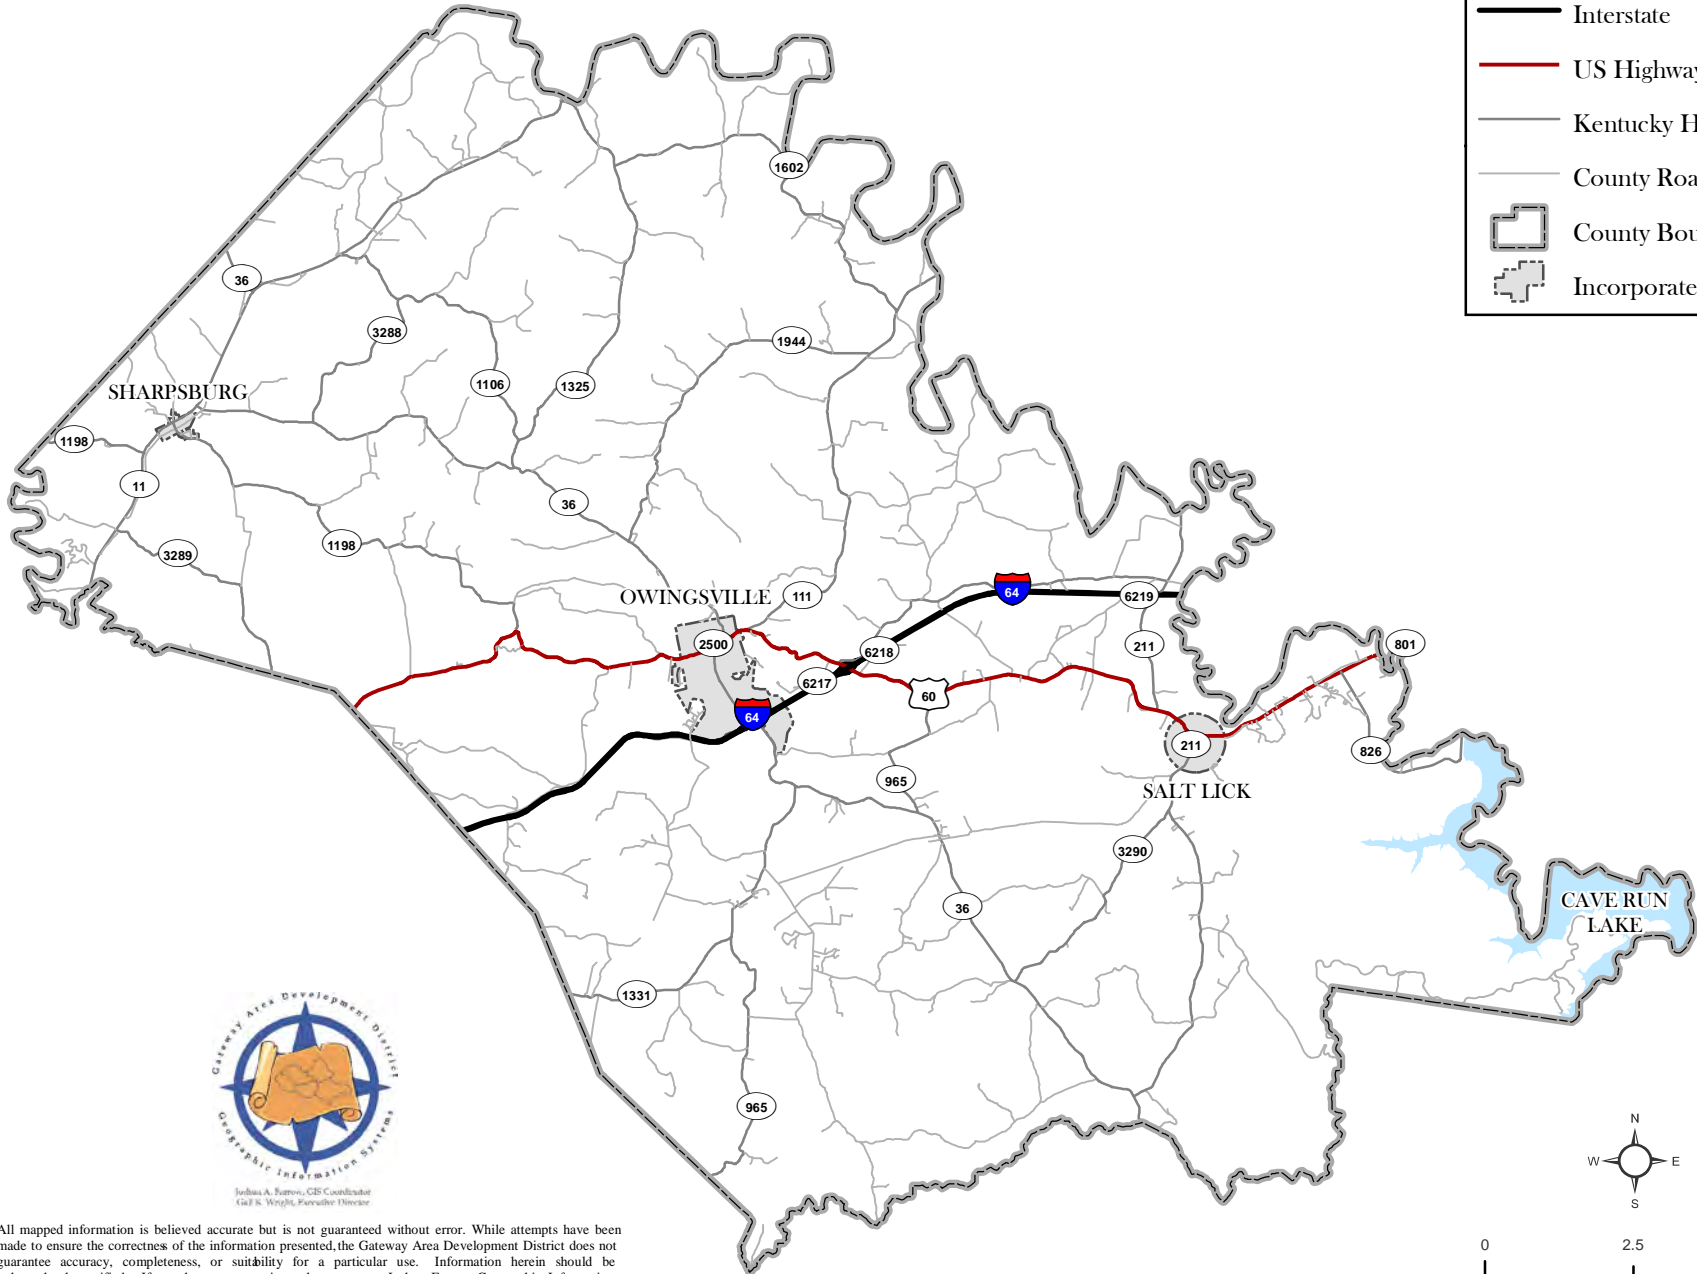

BATH COUNTY, KENTUCKY

- Interstate
- US Highway
- Kentucky Highway
- County Road
- County Boundary
- Incorporated Area