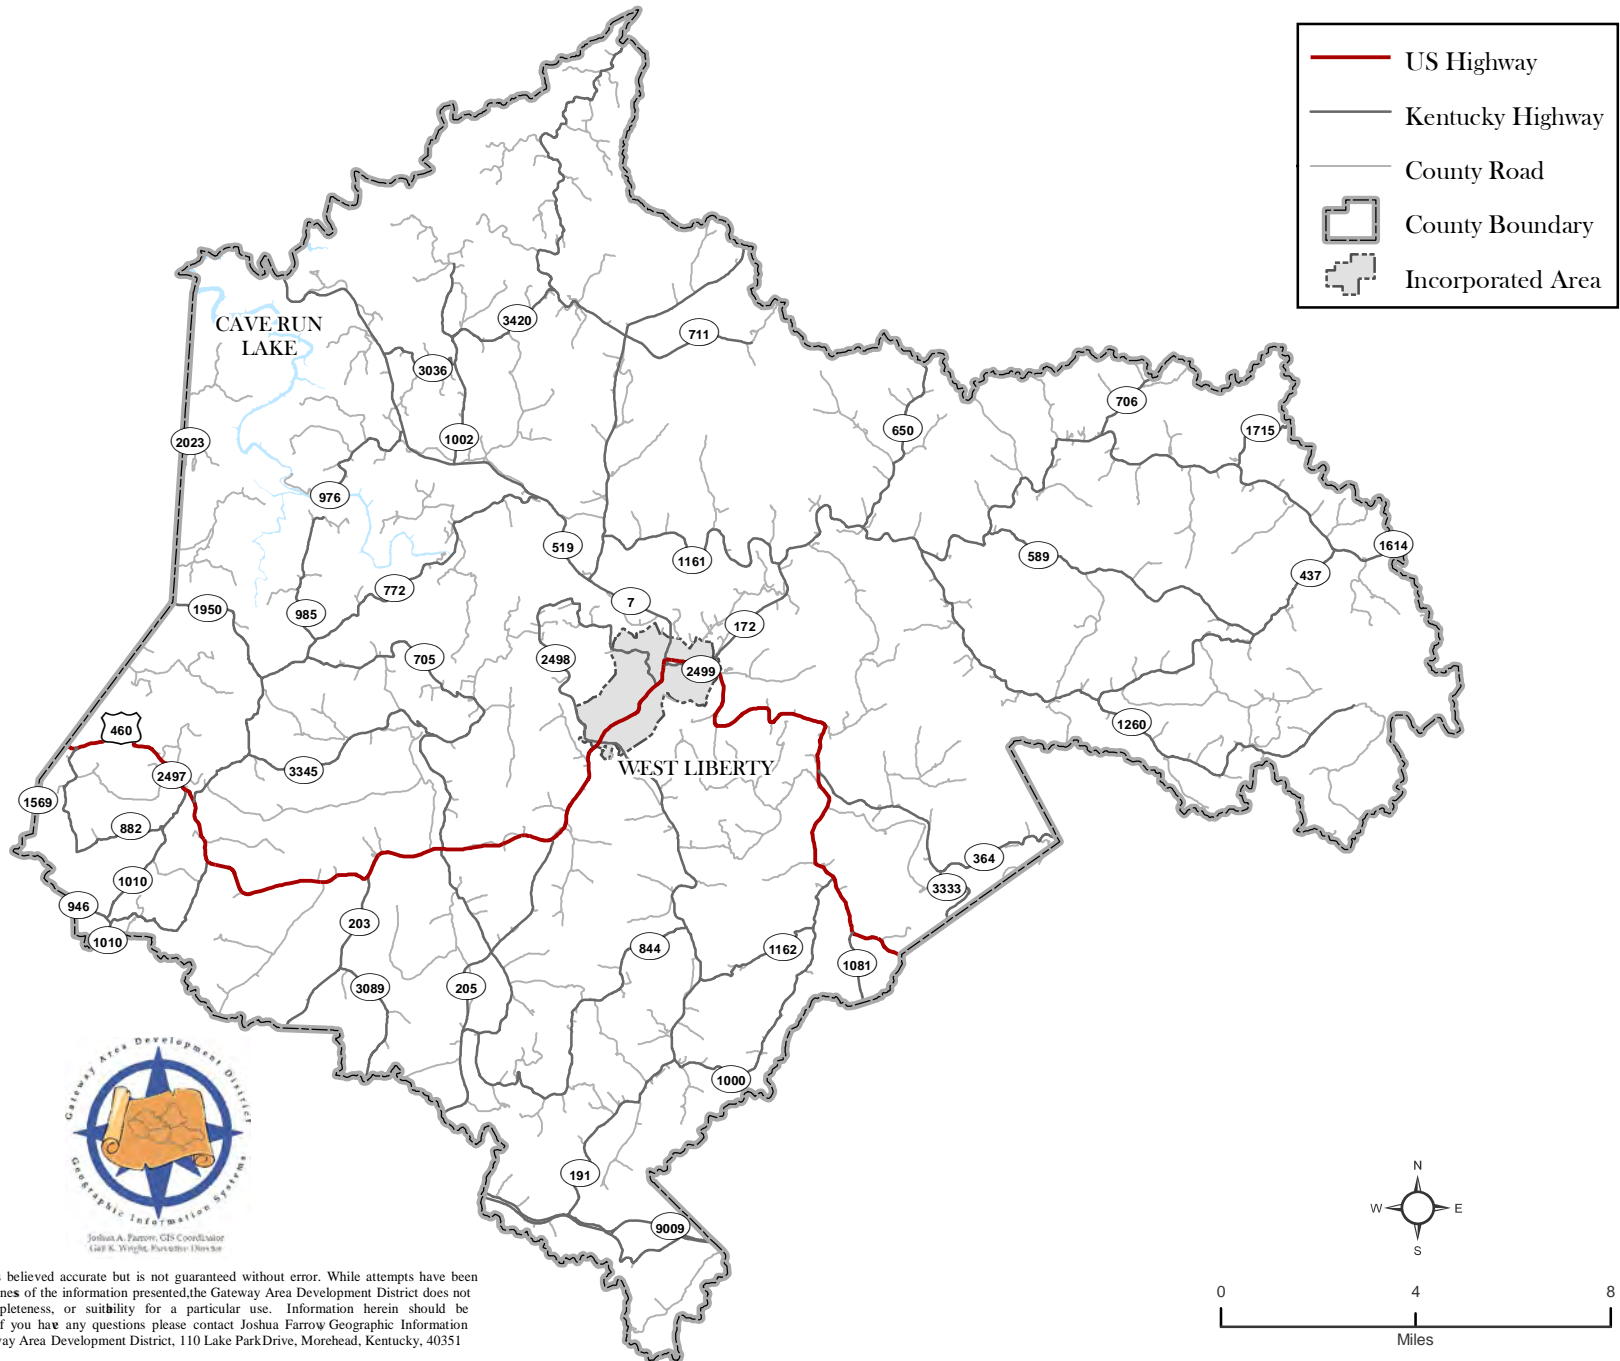

MORGAN COUNTY, KENTUCKY