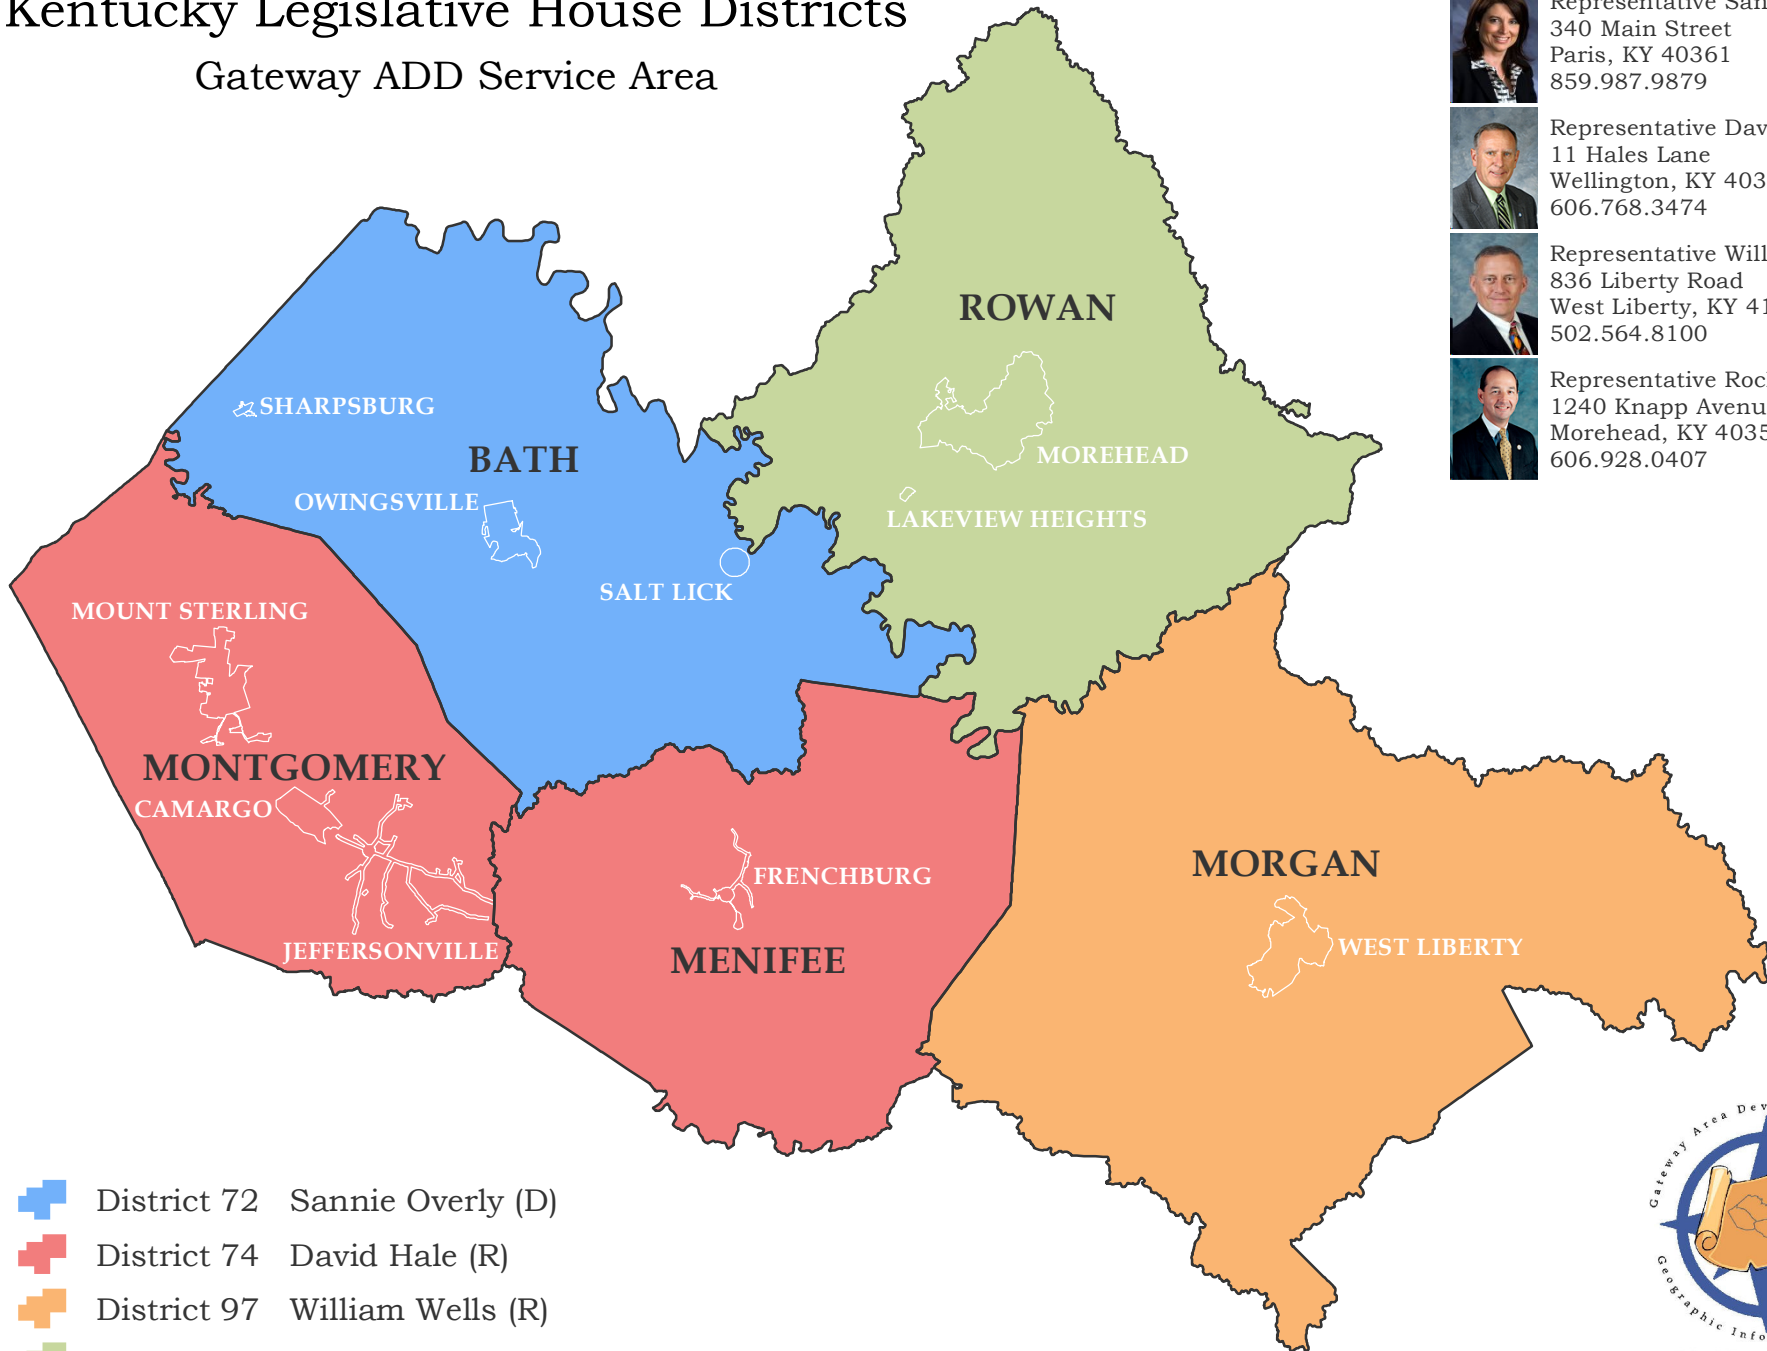

Kentucky Legislative House Districts

Gateway ADD Service Area

Representative Sannie Overly
340 Main Street
Paris, KY 40361
859.987.9879

Representative David Hale
11 Hales Lane
Wellington, KY 40387
606.768.3474

Representative William Wells
836 Liberty Road
West Liberty, KY 41472
502.564.8100

Representative Rocky Adkins
1240 Knapp Avenue
Morehead, KY 40351
606.928.0407

- District 72 Sannie Overly (D)
- District 74 David Hale (R)
- District 97 William Wells (R)
- District 99 Rocky Adkins (D)