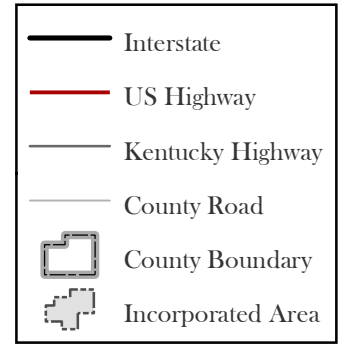

ROWAN COUNTY, KENTUCKY