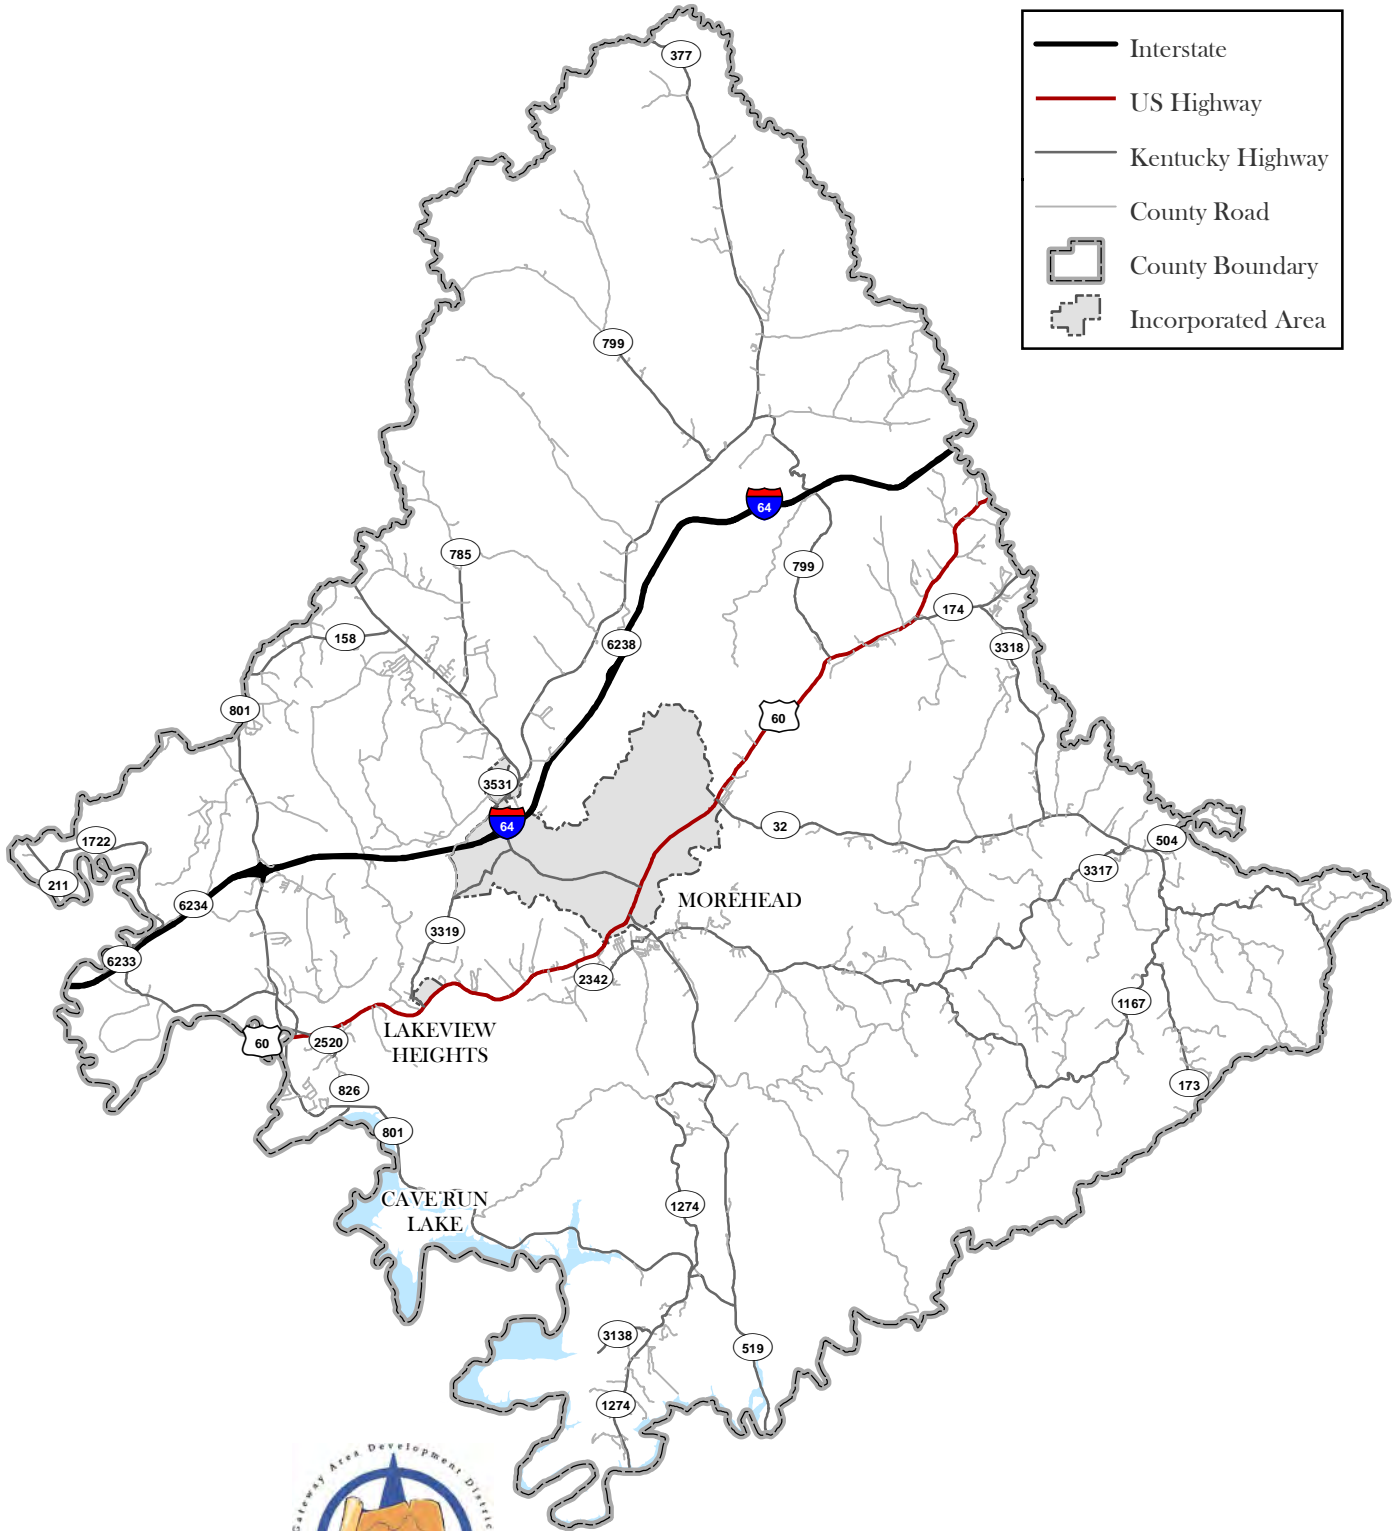

ROWAN COUNTY, KENTUCKY