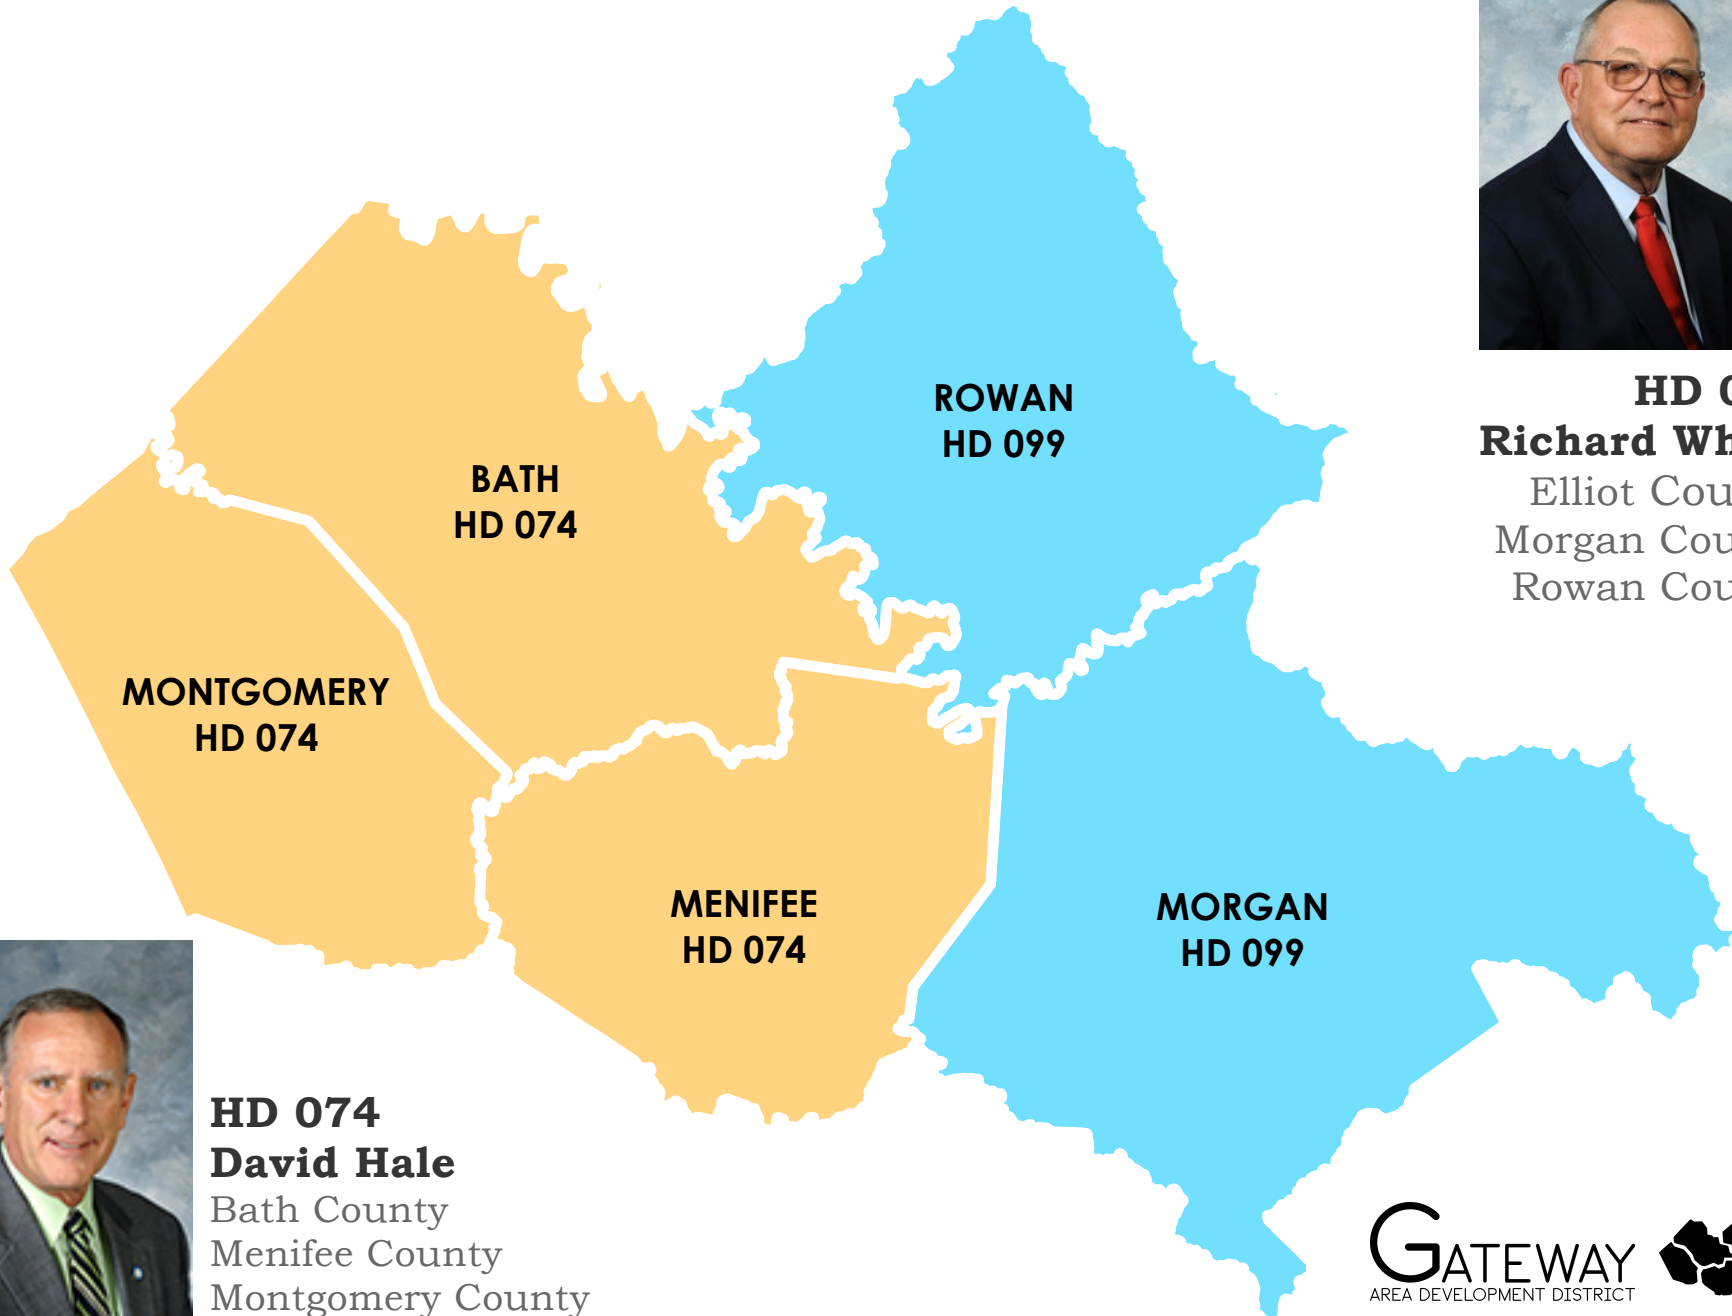

# GATEWAY HOUSE DISTRICT LEGISLATORS

**HD 099**  
**Richard White**  
Elliot County  
Morgan County  
Rowan County

**HD 074**  
**David Hale**  
Bath County  
Meniffee County  
Montgomery County